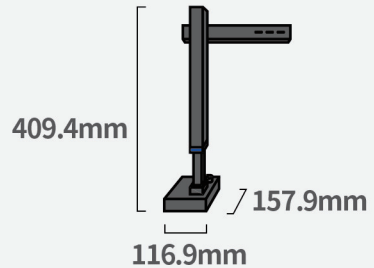

Office

Consulting

Bank

Accounting

Product parameters

Size

Width: 157.9 mm
 Height: 334.9mm (≤A4)
 409.4mm (≤A3)
 Depth: 116.9mm
 Weight: 1kg

OS

XP / Win7 / Win8 / Win10 32-bit or 64-bit

mac Os 10.13 or later

Basic Information

Product Type	Shine Ultra	Shine Ultra Pro
Sensor/Pixel	CMOS 13 Megapixel (4160*3120)	CMOS 24 Megapixel (5696*4272)
DPI(default)	A4: 340; A3: 245	A4: 440; A3: 320
Video Parameter	MJPG 4160*3120@10Fps	MJPG 5696*4272@10Fps
Scanning Size	≤A3	
Scan Speed	≤1s	
OCR Languages	180+	
Light Control	Stepless adjusted	
Image format	JPG	
Color bit depth	24bits	
Export format	JPG, PDF, Searchable PDF, Word, Excel, TIFF	
Focus mode	Auto Focus	
Scanning method	Device Control, Software triggering, Foot pedal	
Feature Functions	Flattening curve and splitting page, Smart paging, Smart tilt corrections and auto-cropping, trimming, Color mode, Combine sides, watermark, Manual Selection scanning, Video recording, Auto-scan	
Power	USB 5V/500mA	
System support	XP, Win 7/ 8/10, 32/64-bit; macOS 10.13 or later	
Product appearance	Black	
Packing Size	452*162*215 mm (L*W*H)	
Weight	1kg N.W. 2.3 kg G.W.	
Packaging list	Main Device, USB Cable, Foot Pedal, Soft Pad, User Manual	