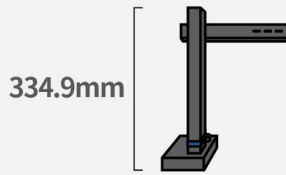

Office

Consulting

Bank

Accounting

Product parameters

Size

Width: 157.9 mm
 Height: 334.9mm (≤A4)
 409.4mm (≤A3)
 Depth: 116.9mm
 Weight: 1kg

OS

XP / Win7 / Win8 / Win10 32-bit or 64-bit

mac Os 10.13 or later

Basic Information

Product Type	Shine Ultra	Shine Ultra Pro
Sensor/Pixel	CMOS 13 Megapixel (4160*3120)	CMOS 24 Megapixel (5696*4272)
DPI(default)	A4: 340; A3: 245	A4: 440; A3: 320
Video Parameter	MJPG 4160*3120@10Fps	MJPG 5696*4272@10Fps
Scanning Size	≤A3	
Scan Speed	≤1s	
OCR Languages	180+	
Light Control	Stepless adjusted	
Image format	JPG	
Color bit depth	24bits	
Export format	JPG, PDF, Searchable PDF, Word, Excel, TIFF	
Focus mode	Auto Focus	
Scanning method	Device Control, Software triggering, Foot pedal	
Feature Functions	Flattening curve and splitting page, Smart paging, Smart tilt corrections and auto-cropping, trimming, Color mode, Combine sides, watermark, Manual Selection scanning, Video recording, Auto-scan	
Power	USB 5V/500mA	
System support	XP, Win 7/ 8/10, 32/64-bit; macOS 10.13 or later	
Product appearance	Black	
Packing Size	452*162*215 mm (L*W*H)	
Weight	1kg N.W. 2.3 kg G.W.	
Packaging list	Main Device, USB Cable, Foot Pedal, Soft Pad, User Manual	